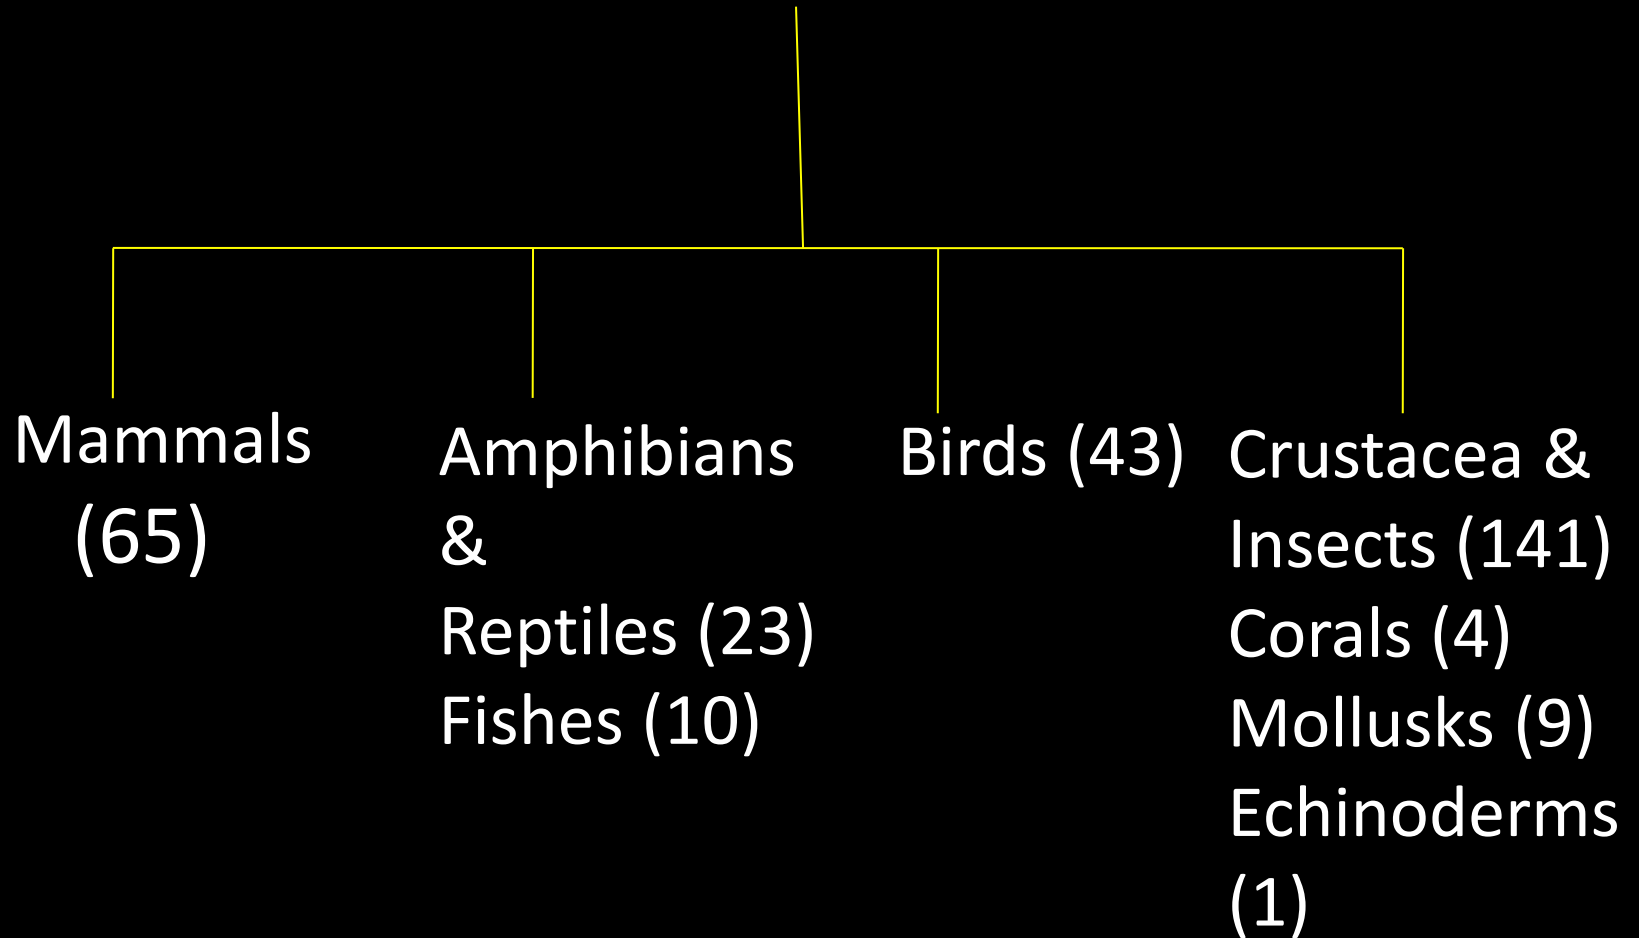

# Schedule: at a glance

**Total nos. of schedule = 6**

**Sch. I – V = Animal List**

**Sch. VI = Plant List  
(Specified Plants)**

**Sch. I – IV = Wild or Captive Animal**

**Sch. V = Vermin**

**Sch. I, part 2 of Sch. II = Scheduled Animal**

# Schedule I

All Scheduled animal